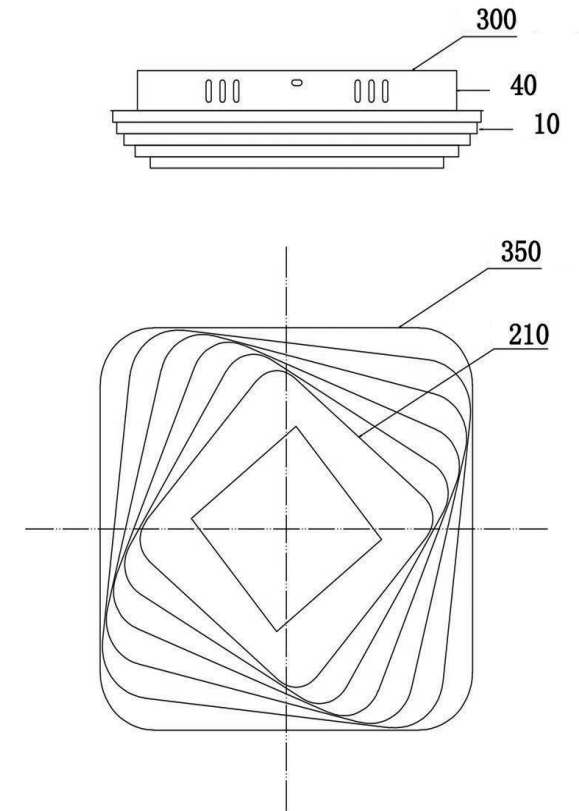

FREYA
TRADITION OF QUALITY

Instruction

FR6005CL-L60W

MAX 60W
4500 Lumen

Model: FR6005CL-L60W
Series: Severus

Ceiling Lamps