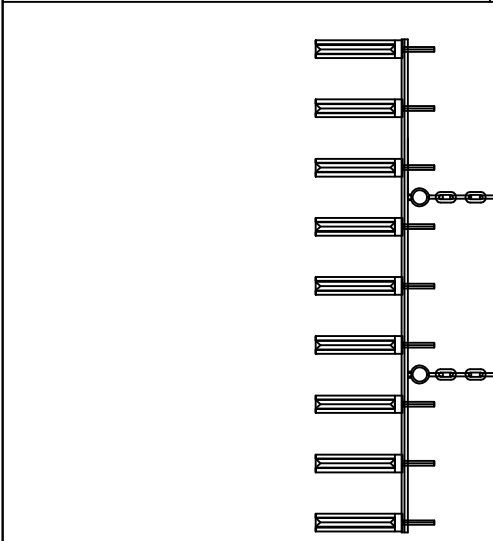

# MODEL: 4526+12/S

**Safety precautions:**

1. The power do not exceed the prescribed range (rated voltage AC220-240V 50Hz).
2. Please cut off the power supply while replacing the light source and other maintenance operation.
3. The plate fixed on the ceiling must be able to withstand the weight more than 3 times of the object.
4. After installation is complete, check the glass right or not? If it is damaged, it should be replaced immediately.