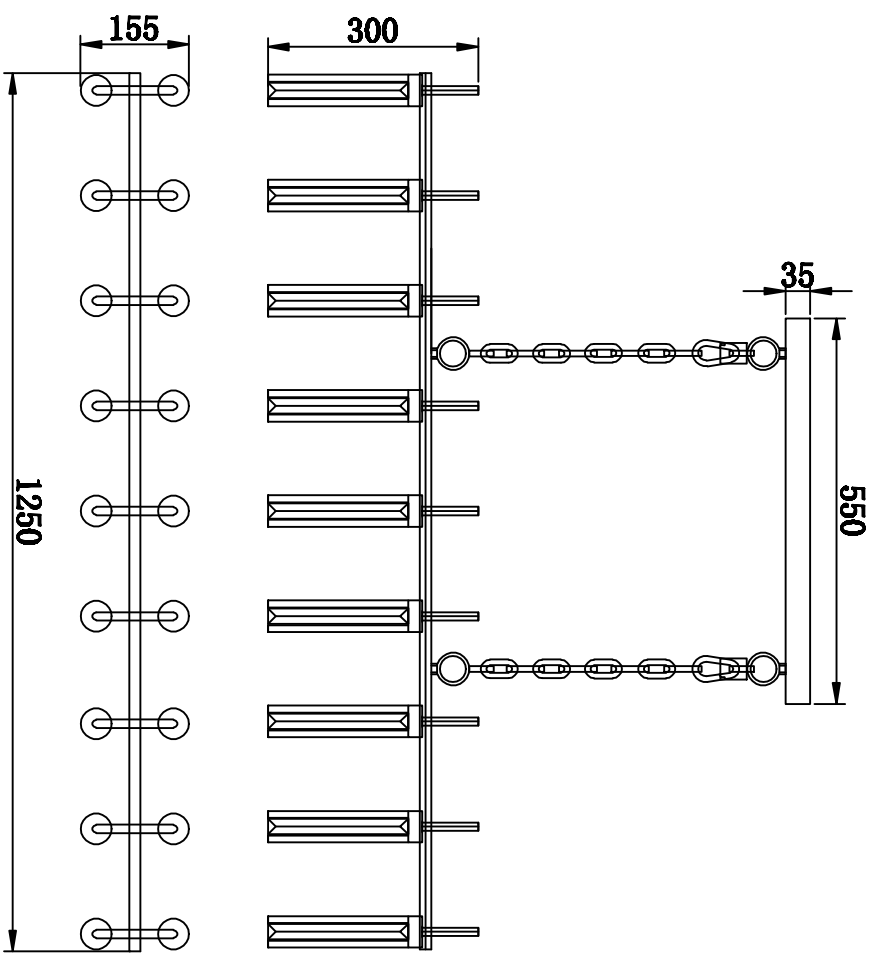

# MODEL: 4526+12/S

**Safety precautions:**

1. The power do not exceed the prescribed range (rated voltage AC220-240V 50Hz).
2. Please cut off the power supply while replacing the light source and other maintenance operation.
3. The plate fixed on the ceiling must be able to withstand the weight more than 3 times of the object.
4. After installation is complete, check the glass right or not? If it is damaged, it should be replaced immediately.