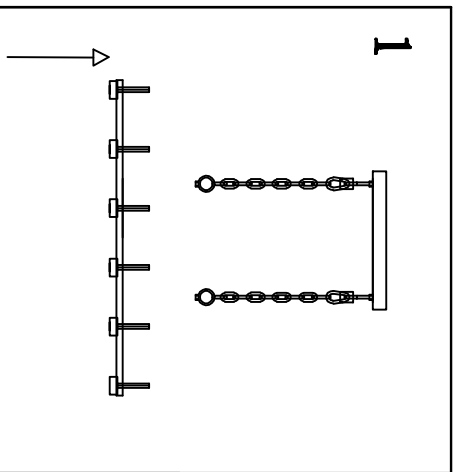

# MODEL: 4526+12/S

**Safety precautions:**

1. The power do not exceed the prescribed range (rated voltage AC220-240V 50Hz).
2. Please cut off the power supply while replacing the light source and other maintenance operation.
3. The plate fixed on the ceiling must be able to withstand the weight more than 3 times of the object.
4. After installation is complete, check the glass right or not? If it is damaged, it should be replaced immediately.