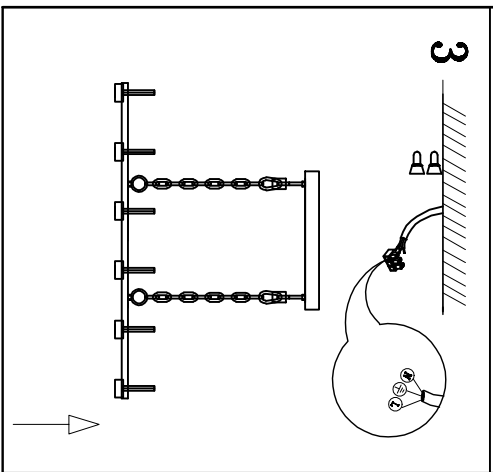

# MODEL: 4526+12/S

**Safety precautions:**

1. The power do not exceed the prescribed range (rated voltage AC220-240V 50Hz).
2. Please cut off the power supply while replacing the light source and other maintenance operation.
3. The plate fixed on the ceiling must be able to withstand the weight more than 3 times of the object.
4. After installation is complete, check the glass right or not? If it is damaged, it should be replaced immediately.