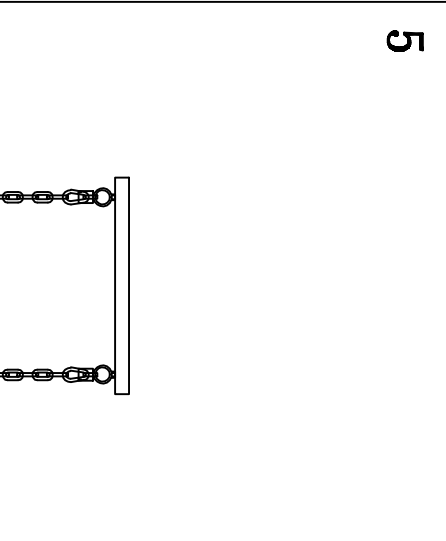

# MODEL: 4526+12/S

**Safety precautions:**

1. The power do not exceed the prescribed range (rated voltage AC220-240V 50Hz).
2. Please cut off the power supply while replacing the light source and other maintenance operation.
3. The plate fixed on the ceiling must be able to withstand the weight more than 3 times of the object.
4. After installation is complete, check the glass right or not? If it is damaged, it should be replaced immediately.