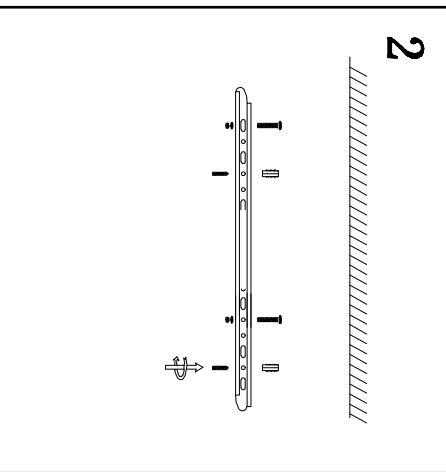

# MODEL: 4526+12/S

**Safety precautions:**

1. The power do not exceed the prescribed range (rated voltage AC220-240V 50Hz).
2. Please cut off the power supply while replacing the light source and other maintenance operation.
3. The plate fixed on the ceiling must be able to withstand the weight more than 3 times of the object.
4. After installation is complete, check the glass right or not? If it is damaged, it should be replaced immediately.