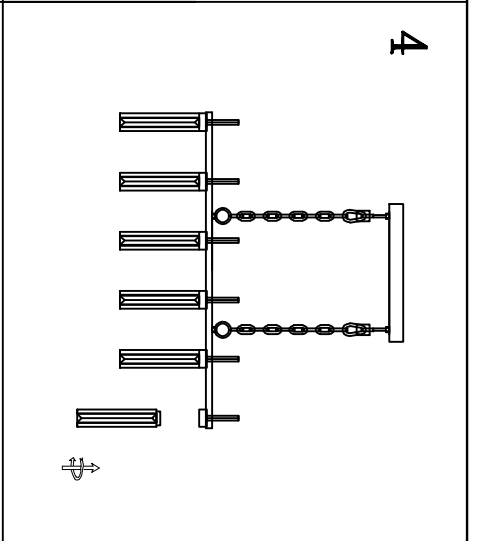

# MODEL: 4526+12/S

**Safety precautions:**

1. The power do not exceed the prescribed range (rated voltage AC220-240V 50Hz).
2. Please cut off the power supply while replacing the light source and other maintenance operation.
3. The plate fixed on the ceiling must be able to withstand the weight more than 3 times of the object.
4. After installation is complete, check the glass right or not? If it is damaged, it should be replaced immediately.