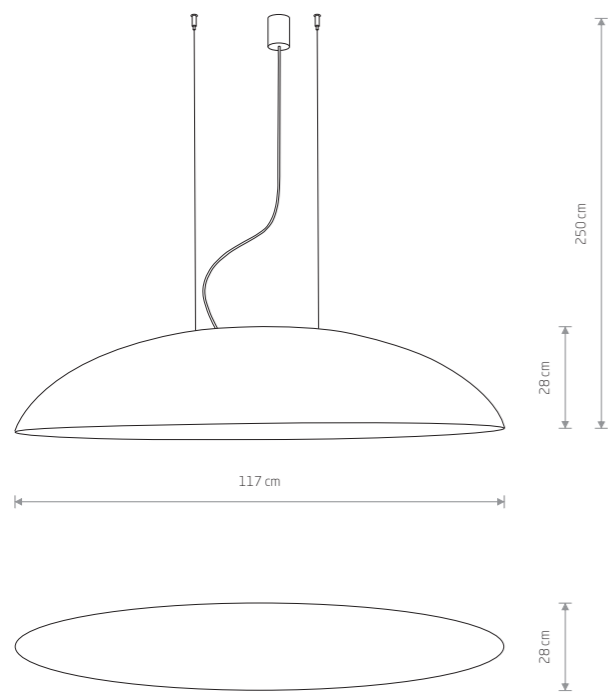

CANOE 7926

CANOE 7927

CANOE

composite, painted steel, steel

7926 7927

5xE27, max 40W

CANOE 7926